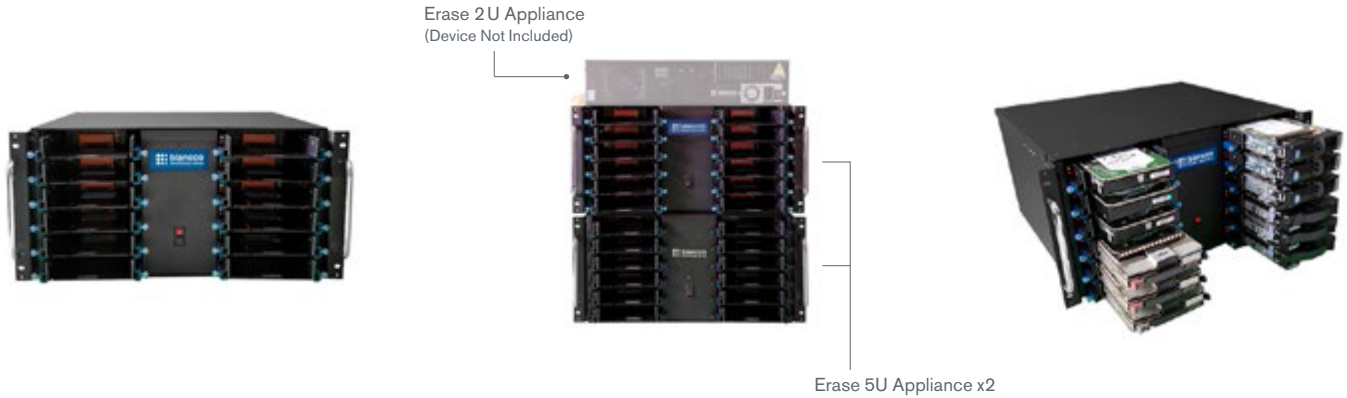

[View Our Certifications](#)

The Blanco Enterprise Erase 5U appliance provides expansion bays for fast, easy and cost efficient erasure of loose hard drives.

The Universal Hard Drive Enclosure is a standalone direct attach storage (DAS) hard drive enclosure that accommodates 3.5 inch and 2.5 inch hard drives with caddies or trays, as well as standard bare drives.

## Key Benefits

**Convenient:** Hard drives can be inserted without removing the caddy or tray.

**Compatible:** Accommodates 3.5" and 2.5" SAS, SATA, SSD, and Fiber Channel drives.

**Adjustable:** Drive backplane height and tray depth position are configurable to accommodate drive alignment and operator ease of use.

**Rack Mountable:** 5U system mounts in standard 19" cabinets.

**Universal Power:** Supports 100-240V input for worldwide voltage compatibility.

**Expandable:** Connect to external ports of our SAS Cube or Blanco Enterprise 2U systems.

## Compatibility

The Universal Hard Drive Enclosure provides connectivity via external cables/ports of up to 12 drives per enclosure for 3.5" model or up to 20 drives for 2.5" SAS/SATA model. It is designed to accommodate enterprise hard drive types currently in the market, including: